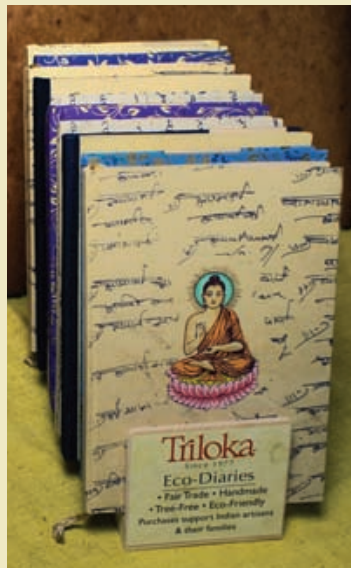

**Eco-Diary Display
D-004 $10.00
(Please specify for diaries)**

Sturdy wooden display, 10 slots deep, holds 10 journals. Slots are spaced 7/8" apart and hold 1 diary per slot. Request display free with 12 or more diaries. Empty display = 3.5" high x 4" wide x 11.5" deep